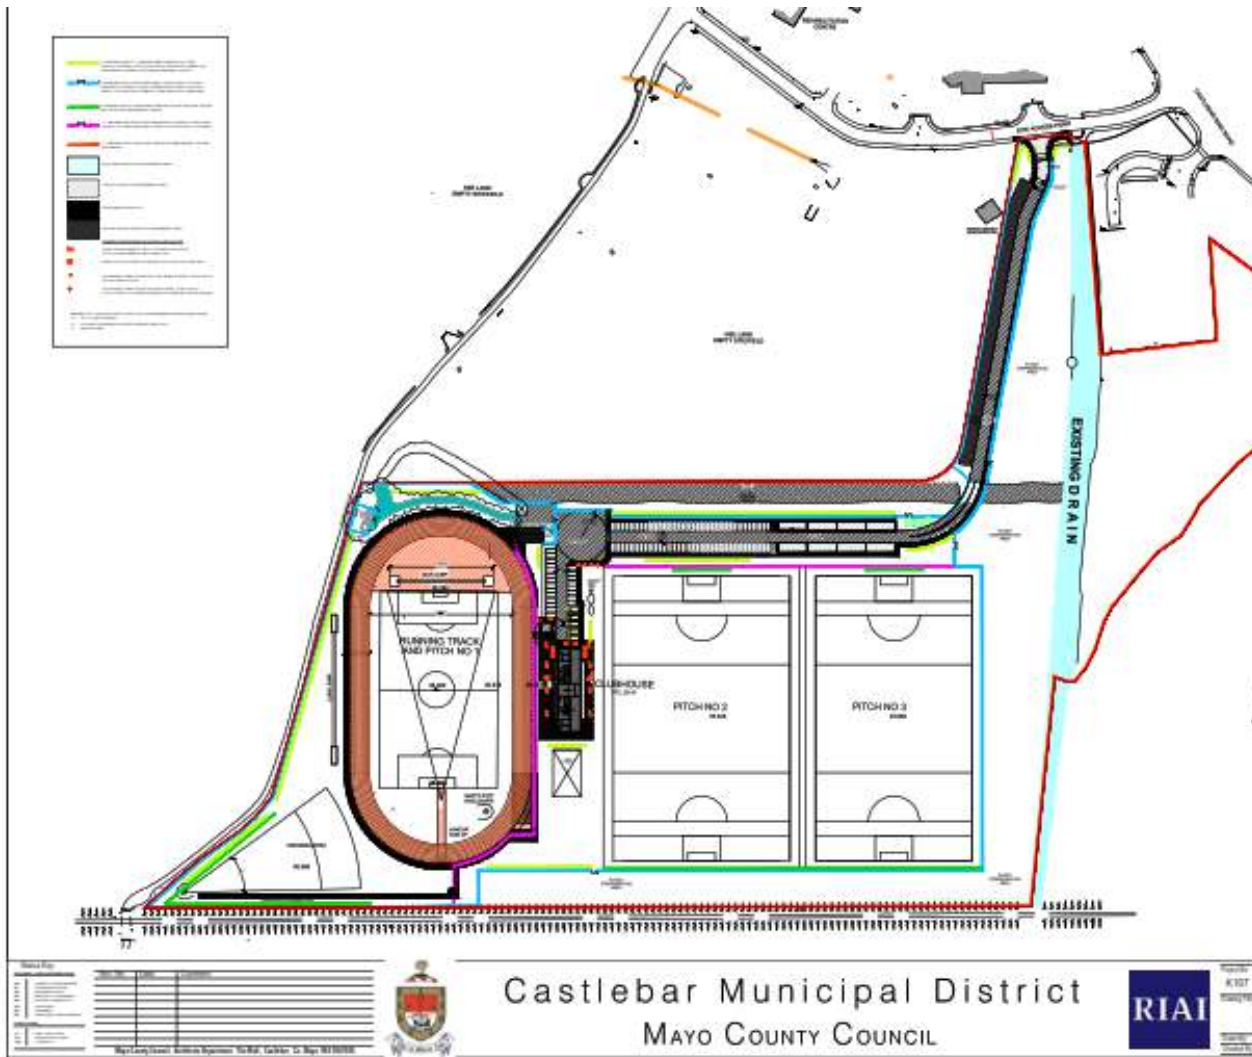

Centre for Sport in the County & Region

Comhairle Contae Mhaigh Eo
Mayo County Council