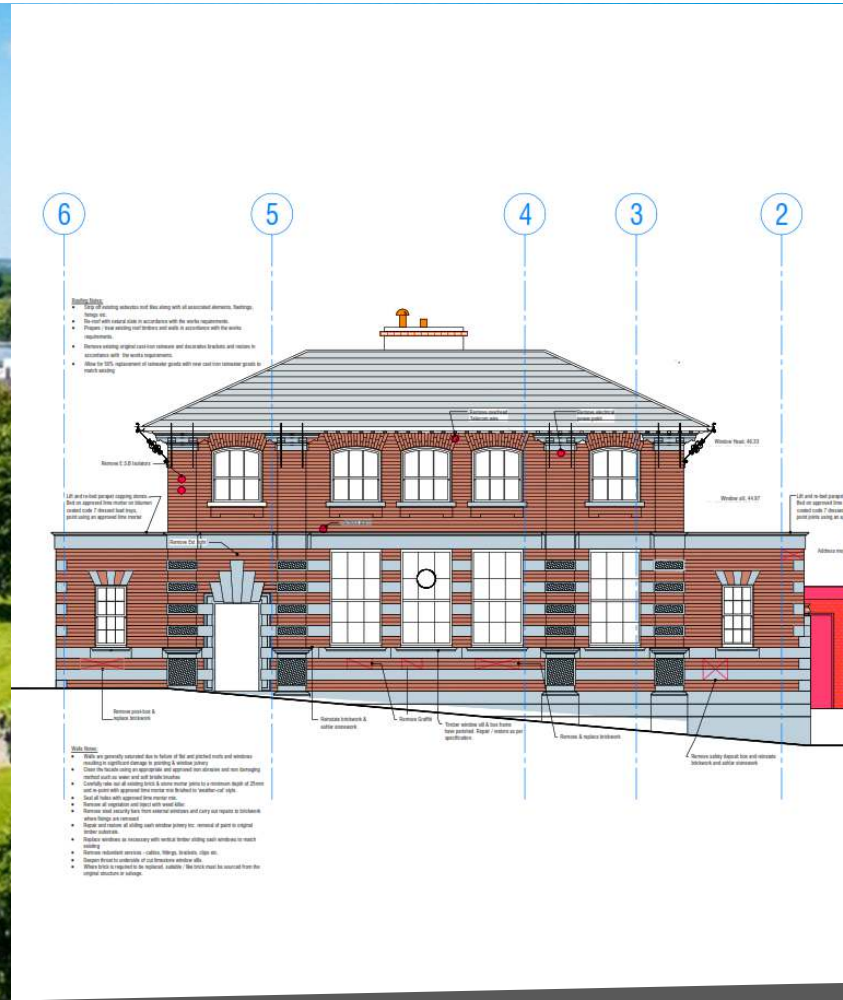

# URDF Regeneration Projects

- Urban Greenway - completed
- Post Office / Youth Centre – At Construction
- The Mall, Rock Square & Backlands of Ellison Street – At preliminary design, public consultation
- The Imperial Hotel – to be sold for use as a hotel
- The Military Barracks
  - MSI-ETB Campus of the Future
  - Innovation Hub
- Main Street?